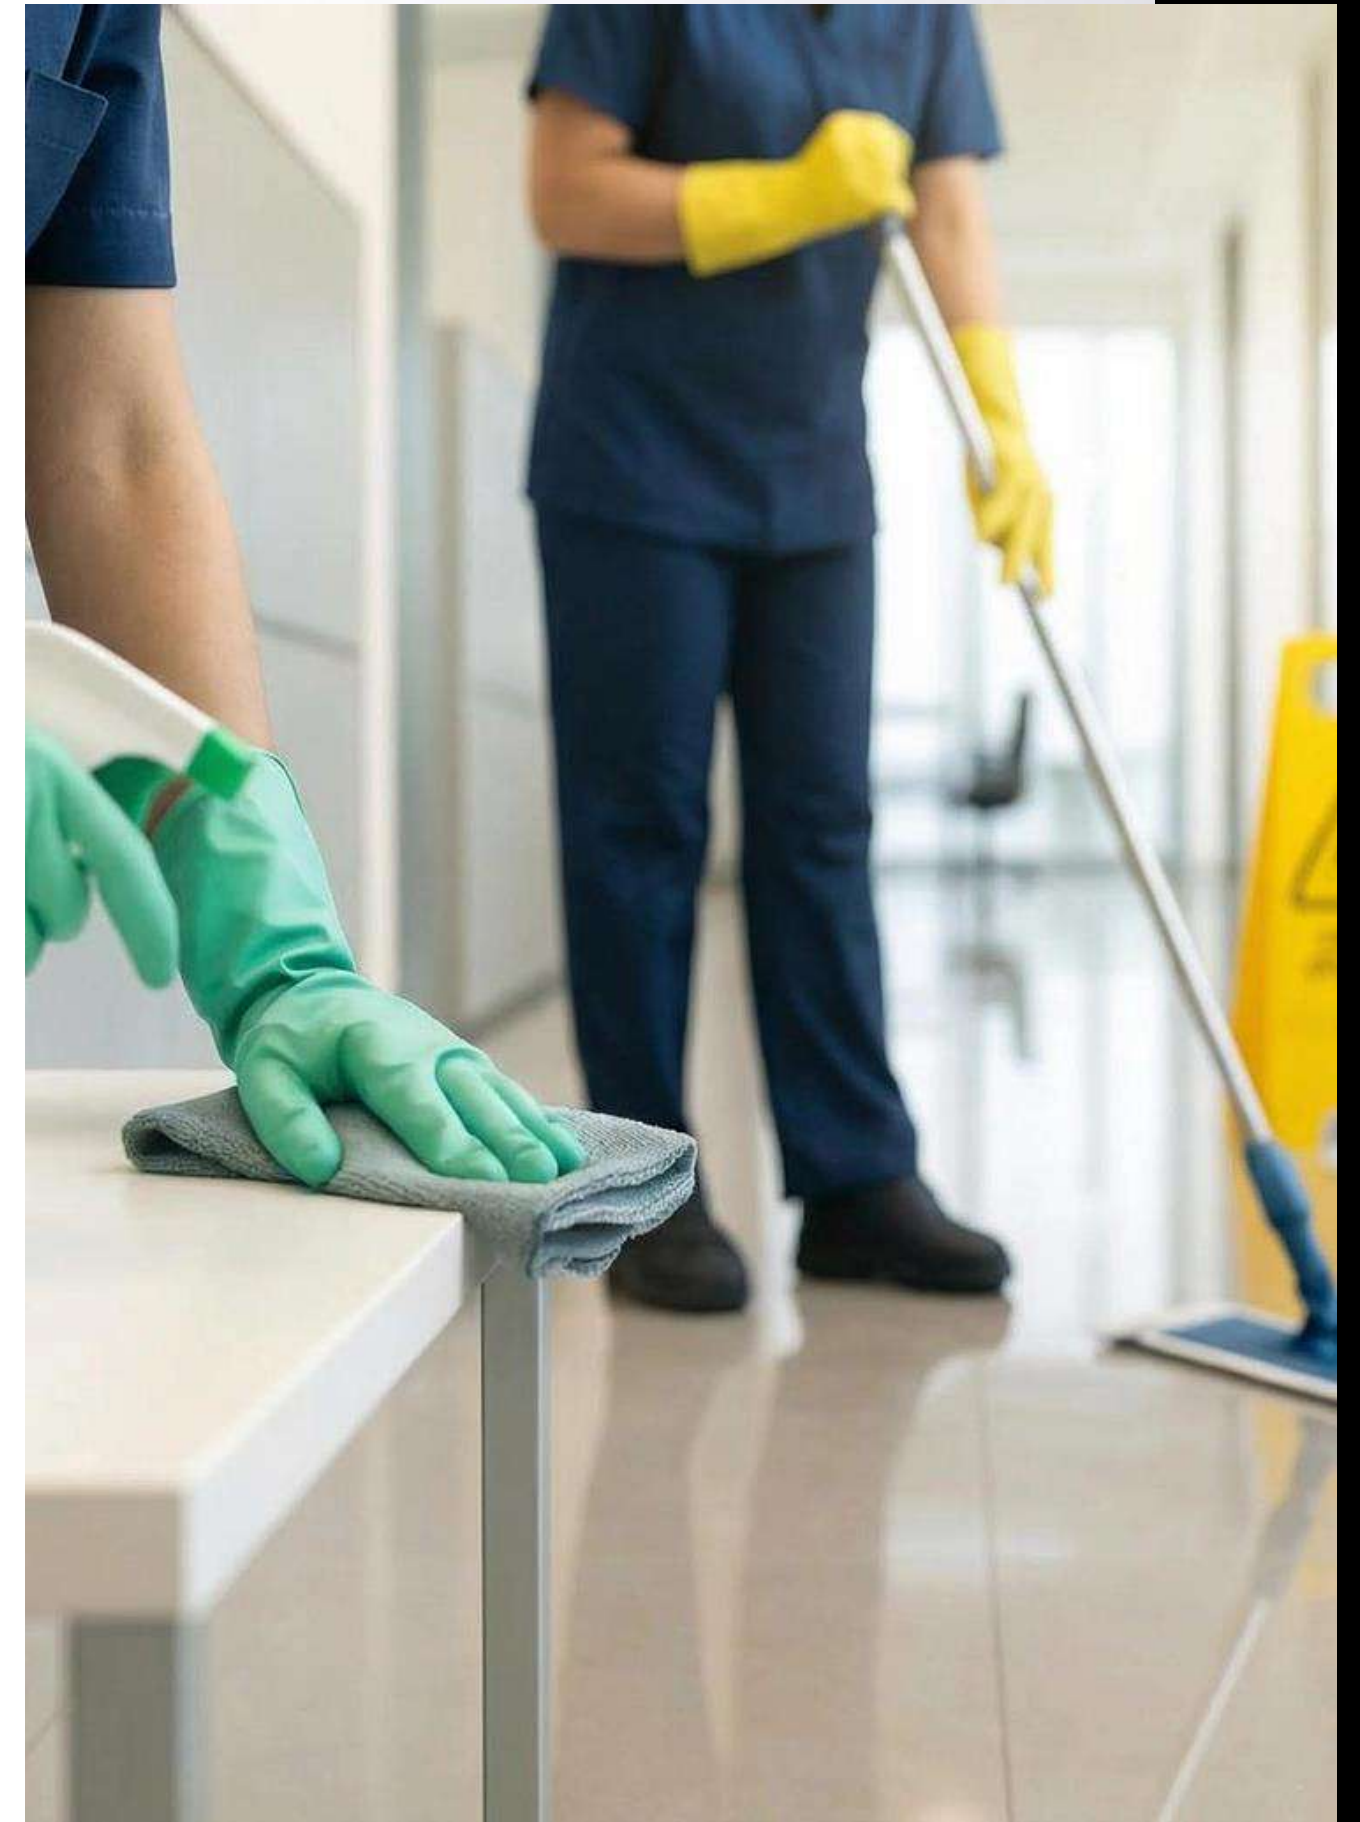

Simple 4 Steps Process

- ➔ **1 – Schedule you Free Estimate:** Choose your preferred date and time. Our team will review your needs and schedule a convenient consultation.
- ➔ **2 – Customized Cleaning Plan:** We assess your facility and create a tailored cleaning plan designed for your workspace and routine.
- ➔ **3 – Professional Cleaning Service:** Our trained team arrives fully equipped and performs the service with efficiency, care, and attention to detail.
- ➔ **4 – Enjoy you Spotless Space:** Relax and focus on your business while we maintain a clean, healthy, and professional environment.